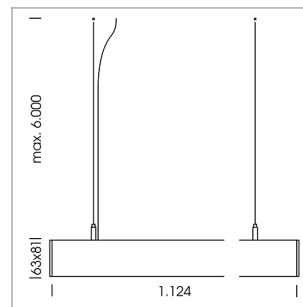

beledi XS

Article number: 70600102

LIGHT TECHNOLOGY

LED	SMD linear
Light colour	830
Luminous flux	4000 lm
System power	27 W
Luminaire Efficiency	148 lm/W
Reflector	WideBeam
Beam angle	90°

LUMINAIRE

Weight	3.2 kg
Protection rating . class	IP 40 . I
Luminaire colour	white

OPTIONAL

Mounting Accessories

Light band with LED, rated life of the LED L80/B50 > 50000 h, colour rendering index CRI > 80, reflector with homogeneous light distribution pattern, lens optics made of PMMA, luminaire insert sheet steel, powder-coated, white

driver unit: 220-240 V~ / 50-60 Hz, max. 24 luminaires per circuit (B16A fuse)

Note: All data are typical values. System features may change with product improvements due to technical advances. Errors excepted.