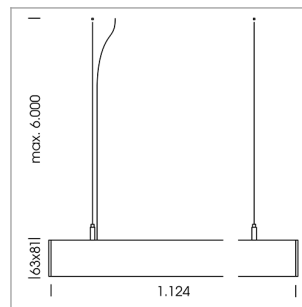

beledi XS

Article number: 70600213

LIGHT TECHNOLOGY

LED	SMD linear
Light colour	840
Luminous flux	3200 lm
System power	20 W
Luminaire Efficiency	160 lm/W
Reflector	WideBeam
Beam angle	90°

LUMINAIRE

Weight	3.2 kg
Protection rating . class	IP 40 . I
Luminaire colour	white

OPTIONEEL

Mounting Accessories

Light band with LED, rated life of the LED L80/B50 > 50000 h, colour rendering index CRI > 80, reflector with homogeneous light distribution pattern, lens optics made of PMMA, luminaire insert sheet steel, powder-coated, white