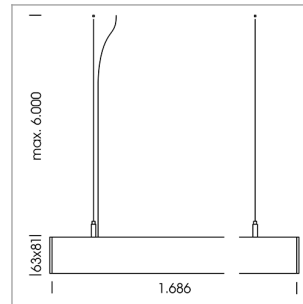

beledi XS

Article number: 70600223

LIGHT TECHNOLOGY

LED	SMD linear
Light colour	840
Luminous flux	9000 lm
System power	63 W
Luminaire Efficiency	143 lm/W
Reflector	WideBeam
Beam angle	90°

LUMINAIRE

Weight	3.2 kg
Protection rating . class	IP 40 . I
Luminaire colour	white

OPTIONEEL

Mounting Accessories

Light band with LED, rated life of the LED L80/B50 > 50000 h, colour rendering index CRI > 80, reflector with homogeneous light distribution pattern, lens optics made of PMMA, luminaire insert sheet steel, powder-coated, white