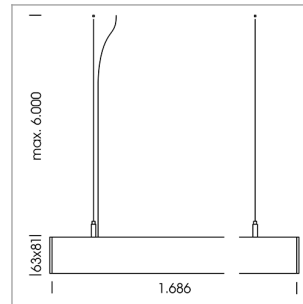

beledi XS

Article number: 70600407

LIGHT TECHNOLOGY

LED	SMD linear
Light colour	830
Luminous flux	4800 lm
System power	32 W
Luminaire Efficiency	150 lm/W
Reflector	WideBeam
Beam angle	90°

LUMINAIRE

Weight	3.2 kg
Protection rating . class	IP 40 . I
Luminaire colour	silver

OPTIONEEL

Mounting Accessories

Light band with LED, rated life of the LED L80/B50 > 50000 h, colour rendering index CRI > 80, reflector with homogeneous light distribution pattern, lens optics made of PMMA, luminaire insert sheet steel, powder-coated, silver