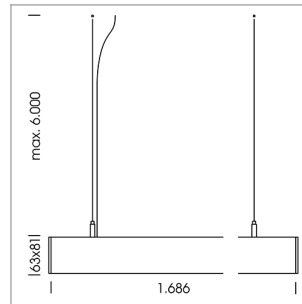

beledi XS

Article number: 70600507

LIGHT TECHNOLOGY

LED	SMD linear
Light colour	840
Luminous flux	4800 lm
System power	30 W
Luminaire Efficiency	160 lm/W
Reflector	WideBeam
Beam angle	90°

LUMINAIRE

Weight	3.2 kg
Protection rating . class	IP 40 . I
Luminaire colour	silver

OPTIONEEL

Mounting Accessories

Light band with LED, rated life of the LED L80/B50 > 50000 h, colour rendering index CRI > 80, reflector with homogeneous light distribution pattern, lens optics made of PMMA, luminaire insert sheet steel, powder-coated, silver