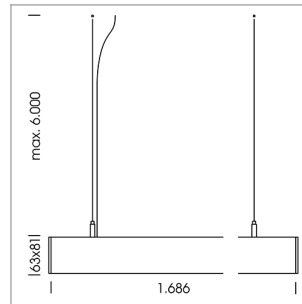

beledi XS

Article number: 70600509

LIGHT TECHNOLOGY

LED	SMD linear
Light colour	840
Luminous flux	6000 lm
System power	38.5 W
Luminaire Efficiency	156 lm/W
Reflector	WideBeam
Beam angle	90°

LUMINAIRE

Weight	3.2 kg
Protection rating . class	IP 40 . I
Luminaire colour	silver

OPTIONEEL

Mounting Accessories

Light band with LED, rated life of the LED L80/B50 > 50000 h, colour rendering index CRI > 80, reflector with homogeneous light distribution pattern, lens optics made of PMMA, luminaire insert sheet steel, powder-coated, silver