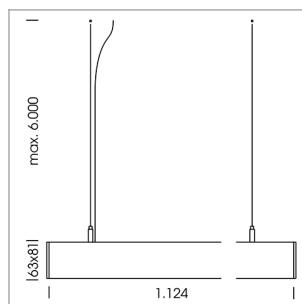

beledi XS

Article number: 70600515

LIGHT TECHNOLOGY

LED	SMD linear
Light colour	840
Luminous flux	4000 lm
System power	25.5 W
Luminaire Efficiency	157 lm/W
Reflector	WideBeam
Beam angle	90°

LUMINAIRE

Weight	3.2 kg
Protection rating . class	IP 40 . I
Luminaire colour	silver

OPTIONEEL

Mounting Accessories

Light band with LED, rated life of the LED L80/B50 > 50000 h, colour rendering index CRI > 80, reflector with homogeneous light distribution pattern, lens optics made of PMMA, luminaire insert sheet steel, powder-coated, silver