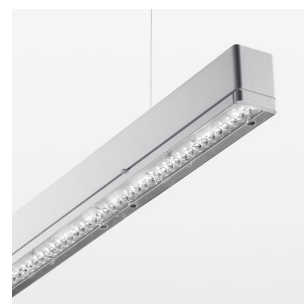

beledi XS

Article number: 70600515

LIGHT TECHNOLOGY

LED	SMD linear
Light colour	840
Luminous flux	4000 lm
System power	25.5 W
Luminaire Efficiency	157 lm/W
Reflector	WideBeam
Beam angle	90°

LUMINAIRE

Weight	3.2 kg
Protection rating . class	IP 40 . I
Luminaire colour	silver

OPTIONEEL

Mounting Accessories

Light band with LED, rated life of the LED L80/B50 > 50000 h, colour rendering index CRI > 80, reflector with homogeneous light distribution pattern, lens optics made of PMMA, luminaire insert sheet steel, powder-coated, silver