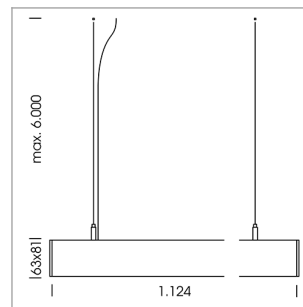

beledi XS

Article number: 70600803

LIGHT TECHNOLOGY

LED	SMD linear
Light colour	840
Luminous flux	4000 lm
System power	25.5 W
Luminaire Efficiency	157 lm/W
Reflector	WideBeam
Beam angle	90°

LUMINAIRE

Weight	3.2 kg
Protection rating . class	IP 40 . I
Luminaire colour	black

OPTIONEEL

Mounting Accessories

Light band with LED, rated life of the LED L80/B50 > 50000 h, colour rendering index CRI > 80, reflector with homogeneous light distribution pattern, lens optics made of PMMA, luminaire insert sheet steel, powder-coated, black