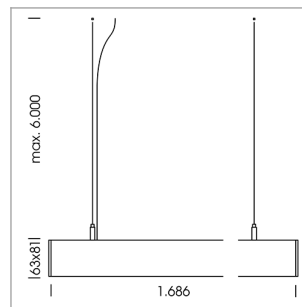

beledi XS

Article number: 70600809

LIGHT TECHNOLOGY

LED	SMD linear
Light colour	840
Luminous flux	6000 lm
System power	38.5 W
Luminaire Efficiency	156 lm/W
Reflector	WideBeam
Beam angle	90°

LUMINAIRE

Weight	3.2 kg
Protection rating . class	IP 40 . I
Luminaire colour	black

OPTIONEEL

Mounting Accessories

Light band with LED, rated life of the LED L80/B50 > 50000 h, colour rendering index CRI > 80, reflector with homogeneous light distribution pattern, lens optics made of PMMA, luminaire insert sheet steel, powder-coated, black