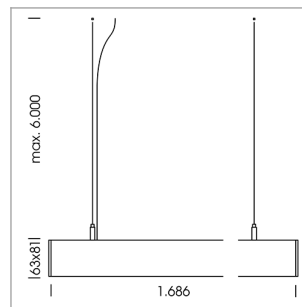

beledi XS

Article number: 70610107

LIGHT TECHNOLOGY

LED	SMD linear
Light colour	830
Luminous flux	4800 lm
System power	32 W
Luminaire Efficiency	150 lm/W
Reflector	MediumBeam

LUMINAIRE

Weight	3.2 kg
Protection rating . class	IP 40 . I
Luminaire colour	white

OPTIONEEL

Mounting Accessories

Light band with LED, rated life of the LED L80/B50 > 50000 h, colour rendering index CRI > 80, reflector with homogeneous light distribution pattern, lens optics made of PMMA, luminaire insert sheet steel, powder-coated, white

1.0 m	1.57 1.51	3448.0
2.0 m	3.14 3.02	862.0
3.0 m	4.71 4.53	383.0
4.0 m	6.28 6.04	215.0
5.0 m	7.85 7.55	138.0
	Ø (m)	E0(0°)(lx)