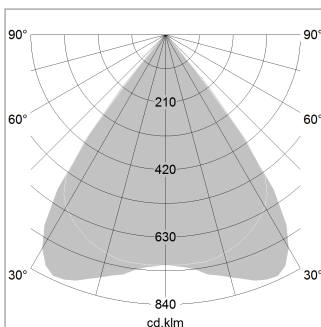

beledi XS

Article number: 70610107

LIGHT TECHNOLOGY

LED	SMD linear
Light colour	830
Luminous flux	4800 lm
System power	32 W
Luminaire Efficiency	150 lm/W
Reflector	MediumBeam

LUMINAIRE

Weight	3.2 kg
Protection rating . class	IP 40 . I
Luminaire colour	white

OPTIONEEL

Mounting Accessories

Light band with LED, rated life of the LED L80/B50 > 50000 h, colour rendering index CRI > 80, reflector with homogeneous light distribution pattern, lens optics made of PMMA, luminaire insert sheet steel, powder-coated, white

1.0 m	1.57 1.51	3448.0
2.0 m	3.14 3.02	862.0
3.0 m	4.71 4.53	383.0
4.0 m	6.28 6.04	215.0
5.0 m	7.85 7.55	138.0
	Ø (m)	E0(0°)(lx)