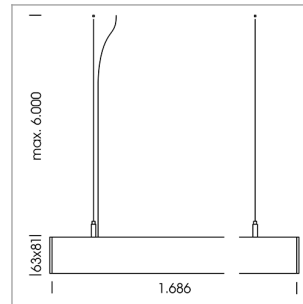

beledi XS

Article number: 70610110

LIGHT TECHNOLOGY

LED	SMD linear
Light colour	830
Luminous flux	9000 lm
System power	66.5 W
Luminaire Efficiency	135 lm/W
Reflector	MediumBeam

LUMINAIRE

Weight	3.2 kg
Protection rating . class	IP 40 . I
Luminaire colour	white

OPTIONAL

Mounting Accessories

Light band with LED, rated life of the LED L80/B50 > 50000 h, colour rendering index CRI > 80, reflector with homogeneous light distribution pattern, lens optics made of PMMA, luminaire insert sheet steel, powder-coated, white

1.0 m	1.57 1.51	6464.0
2.0 m	3.14 3.02	1616.0
3.0 m	4.71 4.53	718.0
4.0 m	6.28 6.04	404.0
5.0 m	7.85 7.55	259.0
Ø (m)		E0(0°)(lx)