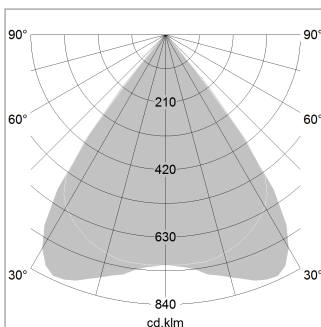

beledi XS

Article number: 70610110

LIGHT TECHNOLOGY

LED	SMD linear
Light colour	830
Luminous flux	9000 lm
System power	66.5 W
Luminaire Efficiency	135 lm/W
Reflector	MediumBeam

LUMINAIRE

Weight	3.2 kg
Protection rating . class	IP 40 . I
Luminaire colour	white

OPTIONAL

Mounting Accessories

Light band with LED, rated life of the LED L80/B50 > 50000 h, colour rendering index CRI > 80, reflector with homogeneous light distribution pattern, lens optics made of PMMA, luminaire insert sheet steel, powder-coated, white

1.0 m	1.57 1.51	6464.0
2.0 m	3.14 3.02	1616.0
3.0 m	4.71 4.53	718.0
4.0 m	6.28 6.04	404.0
5.0 m	7.85 7.55	259.0
Ø (m)		E0(0°)(lx)