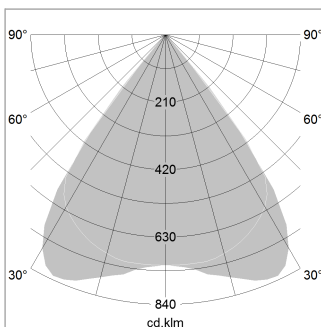

beledi XS

Article number: 70610114

LIGHT TECHNOLOGY

LED	SMD linear
Light colour	830
Luminous flux	4000 lm
System power	27 W
Luminaire Efficiency	148 lm/W
Reflector	MediumBeam

LUMINAIRE

Weight	3.2 kg
Protection rating . class	IP 40 . I
Luminaire colour	white

OPTIONEEL

Mounting Accessories

Light band with LED, rated life of the LED L80/B50 > 50000 h, colour rendering index CRI > 80, reflector with homogeneous light distribution pattern, lens optics made of PMMA, luminaire insert sheet steel, powder-coated, white

1.0 m	1.57 1.51	2873.0
2.0 m	3.14 3.02	718.0
3.0 m	4.71 4.53	319.0
4.0 m	6.28 6.04	180.0
5.0 m	7.85 7.55	115.0
Ø (m)		E0(0°)(lx)