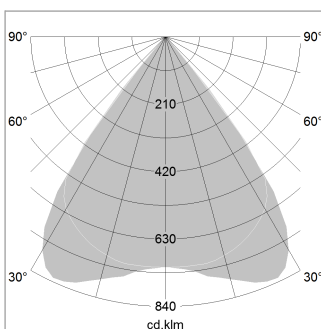

beledi XS

Article number: 70610115

LIGHT TECHNOLOGY

LED	SMD linear
Light colour	830
Luminous flux	4000 lm
System power	27 W
Luminaire Efficiency	148 lm/W
Reflector	MediumBeam

LUMINAIRE

Weight	3.2 kg
Protection rating . class	IP 40 . I
Luminaire colour	white

OPTIONEEL

Mounting Accessories

Light band with LED, rated life of the LED L80/B50 > 50000 h, colour rendering index CRI > 80, reflector with homogeneous light distribution pattern, lens optics made of PMMA, luminaire insert sheet steel, powder-coated, white

1.0 m	1.57 1.51	2873.0
2.0 m	3.14 3.02	718.0
3.0 m	4.71 4.53	319.0
4.0 m	6.28 6.04	180.0
5.0 m	7.85 7.55	115.0
	Ø (m)	E0(0°)(lx)