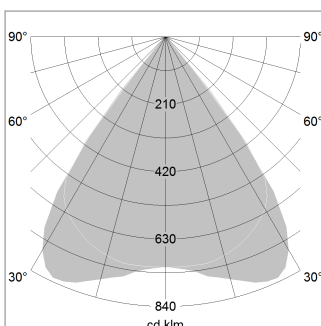

beledi XS

Article number: 70610116

LIGHT TECHNOLOGY

LED	SMD linear
Light colour	830
Luminous flux	6000 lm
System power	44.5 W
Luminaire Efficiency	135 lm/W
Reflector	MediumBeam

LUMINAIRE

Weight	3.2 kg
Protection rating . class	IP 40 . I
Luminaire colour	white

OPTIONEEL

Mounting Accessories

Light band with LED, rated life of the LED L80/B50 > 50000 h, colour rendering index CRI > 80, reflector with homogeneous light distribution pattern, lens optics made of PMMA, luminaire insert sheet steel, powder-coated, white

1.0 m	1.57 1.51	4309.0
2.0 m	3.14 3.02	1077.0
3.0 m	4.71 4.53	479.0
4.0 m	6.28 6.04	269.0
5.0 m	7.85 7.55	172.0
	Ø (m)	E0(0°)(lx)