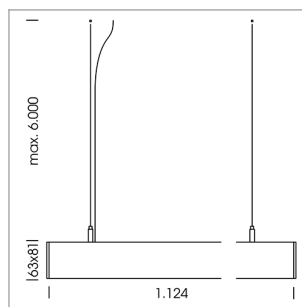

beledi XS

Article number: 70610117

LIGHT TECHNOLOGY

LED	SMD linear
Light colour	830
Luminous flux	6000 lm
System power	44.5 W
Luminaire Efficiency	135 lm/W
Reflector	MediumBeam

LUMINAIRE

Weight	3.2 kg
Protection rating . class	IP 40 . I
Luminaire colour	white

OPTIONEEL

Mounting Accessories

Light band with LED, rated life of the LED L80/B50 > 50000 h, colour rendering index CRI > 80, reflector with homogeneous light distribution pattern, lens optics made of PMMA, luminaire insert sheet steel, powder-coated, white

driver unit: 220-240 V~ / 50-60 Hz, max. 24 luminaires per circuit (B16A fuse)

Note: All data are typical values. System features may change with product improvements due to technical advances. Errors excepted.