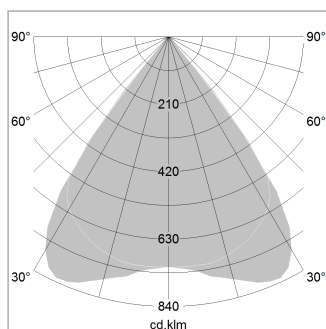

### LIGHT TECHNOLOGY

LED	SMD linear
Light colour	830
Luminous flux	6000 lm
System power	44.5 W
Luminaire Efficiency	135 lm/W
Reflector	MediumBeam

### LUMINAIRE

Weight	3.2 kg
Protection rating . class	IP 40 . I
Luminaire colour	white

1.0 m	1.57 1.51	4309.0
2.0 m	3.14 3.02	1077.0
3.0 m	4.71 4.53	479.0
4.0 m	6.28 6.04	269.0
5.0 m	7.85 7.55	172.0
	Ø (m)	E0(0°)(lx)