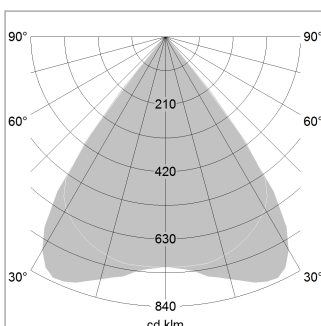

beledi XS

Article number: 70610118

LIGHT TECHNOLOGY

LED	SMD linear
Light colour	830
Luminous flux	4800 lm
System power	32 W
Luminaire Efficiency	150 lm/W
Reflector	MediumBeam

LUMINAIRE

Weight	3.2 kg
Protection rating . class	IP 40 . I
Luminaire colour	white

OPTIONEEL

Mounting Accessories

Light band with LED, rated life of the LED L80/B50 > 50000 h, colour rendering index CRI > 80, reflector with homogeneous light distribution pattern, lens optics made of PMMA, luminaire insert sheet steel, powder-coated, white

1.0 m	1.57 1.51	3448.0
2.0 m	3.14 3.02	862.0
3.0 m	4.71 4.53	383.0
4.0 m	6.28 6.04	215.0
5.0 m	7.85 7.55	138.0
	Ø (m)	E0(0°)(lx)