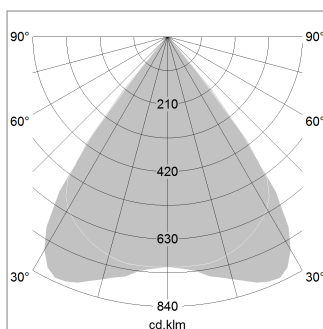

beledi XS

Article number: 70610119

LIGHT TECHNOLOGY

LED	SMD linear
Light colour	830
Luminous flux	4800 lm
System power	32 W
Luminaire Efficiency	150 lm/W
Reflector	MediumBeam

LUMINAIRE

Weight	3.2 kg
Protection rating . class	IP 40 . I
Luminaire colour	white

OPTIONEEL

Mounting Accessories

Light band with LED, rated life of the LED L80/B50 > 50000 h, colour rendering index CRI > 80, reflector with homogeneous light distribution pattern, lens optics made of PMMA, luminaire insert sheet steel, powder-coated, white

1.0 m	1.57 1.51	3448.0
2.0 m	3.14 3.02	862.0
3.0 m	4.71 4.53	383.0
4.0 m	6.28 6.04	215.0
5.0 m	7.85 7.55	138.0
	Ø (m)	E0(0°)(lx)