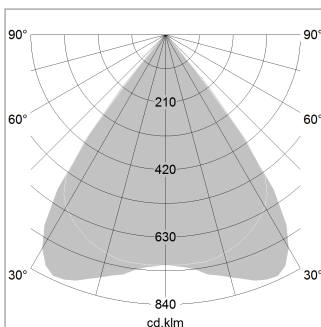

beledi XS

Article number: 70610120

LIGHT TECHNOLOGY

LED	SMD linear
Light colour	830
Luminous flux	6000 lm
System power	40.5 W
Luminaire Efficiency	148 lm/W
Reflector	MediumBeam

LUMINAIRE

Weight	3.2 kg
Protection rating . class	IP 40 . I
Luminaire colour	white

OPTIONEEL

Mounting Accessories

Light band with LED, rated life of the LED L80/B50 > 50000 h, colour rendering index CRI > 80, reflector with homogeneous light distribution pattern, lens optics made of PMMA, luminaire insert sheet steel, powder-coated, white

1.0 m	1.57 1.51	4309.0
2.0 m	3.14 3.02	1077.0
3.0 m	4.71 4.53	479.0
4.0 m	6.28 6.04	269.0
5.0 m	7.85 7.55	172.0
Ø (m)		E0(0°)(lx)