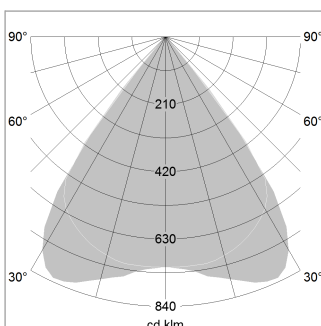

beledi XS

Article number: 70610121

LIGHT TECHNOLOGY

LED	SMD linear
Light colour	830
Luminous flux	6000 lm
System power	40.5 W
Luminaire Efficiency	148 lm/W
Reflector	MediumBeam

LUMINAIRE

Weight	3.2 kg
Protection rating . class	IP 40 . I
Luminaire colour	white

OPTIONEEL

Mounting Accessories

Light band with LED, rated life of the LED L80/B50 > 50000 h, colour rendering index CRI > 80, reflector with homogeneous light distribution pattern, lens optics made of PMMA, luminaire insert sheet steel, powder-coated, white

1.0 m	1.57 1.51	4309.0
2.0 m	3.14 3.02	1077.0
3.0 m	4.71 4.53	479.0
4.0 m	6.28 6.04	269.0
5.0 m	7.85 7.55	172.0
Ø (m)		E0(0°)(lx)