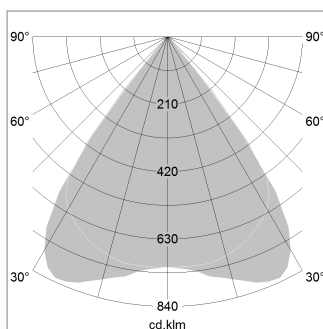

beledi XS

Article number: 70610123

LIGHT TECHNOLOGY

LED	SMD linear
Light colour	830
Luminous flux	9000 lm
System power	66.5 W
Luminaire Efficiency	135 lm/W
Reflector	MediumBeam

LUMINAIRE

Weight	3.2 kg
Protection rating . class	IP 40 . I
Luminaire colour	white

OPTIONAL

Mounting Accessories

Light band with LED, rated life of the LED L80/B50 > 50000 h, colour rendering index CRI > 80, reflector with homogeneous light distribution pattern, lens optics made of PMMA, luminaire insert sheet steel, powder-coated, white

1.0 m	1.57 1.51	6464.0
2.0 m	3.14 3.02	1616.0
3.0 m	4.71 4.53	718.0
4.0 m	6.28 6.04	404.0
5.0 m	7.85 7.55	259.0
	Ø (m)	E0(0°)(lx)