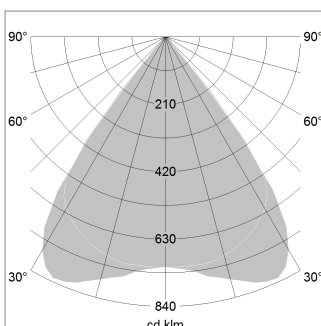

### LIGHT TECHNOLOGY

LED	SMD linear
Light colour	840
Luminous flux	6000 lm
System power	42 W
Luminaire Efficiency	143 lm/W
Reflector	MediumBeam

### LUMINAIRE

Weight	3.2 kg
Protection rating . class	IP 40 . I
Luminaire colour	silver

1.0 m	1.57 1.51	4309.0
2.0 m	3.14 3.02	1077.0
3.0 m	4.71 4.53	479.0
4.0 m	6.28 6.04	269.0
5.0 m	7.85 7.55	172.0
Ø (m)		E0(0°)(lx)