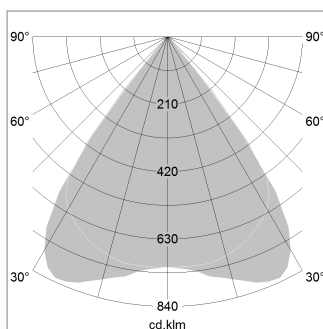

beledi XS

Article number: 70610515

LIGHT TECHNOLOGY

LED	SMD linear
Light colour	840
Luminous flux	4000 lm
System power	25.5 W
Luminaire Efficiency	157 lm/W
Reflector	MediumBeam

LUMINAIRE

Weight	3.2 kg
Protection rating . class	IP 40 . I
Luminaire colour	silver

OPTIONAL

Mounting Accessories

Light band with LED, rated life of the LED L80/B50 > 50000 h, colour rendering index CRI > 80, reflector with homogeneous light distribution pattern, lens optics made of PMMA, luminaire insert sheet steel, powder-coated, silver

1.0 m	1.57 1.51	2873.0
2.0 m	3.14 3.02	718.0
3.0 m	4.71 4.53	319.0
4.0 m	6.28 6.04	180.0
5.0 m	7.85 7.55	115.0
	Ø (m)	E0(0°)(lx)