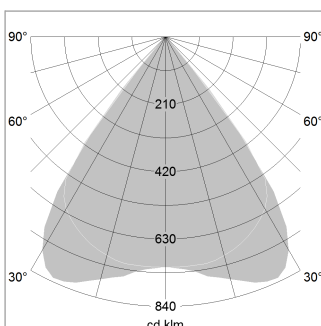

### LIGHT TECHNOLOGY

LED	SMD linear
Light colour	840
Luminous flux	3200 lm
System power	20 W
Luminaire Efficiency	160 lm/W
Reflector	MediumBeam

1.0 m	1.57 1.51	2298.0
2.0 m	3.14 3.02	575.0
3.0 m	4.71 4.53	255.0
4.0 m	6.28 6.04	144.0
5.0 m	7.85 7.55	92.0
	Ø (m)	E0(0°)(lx)