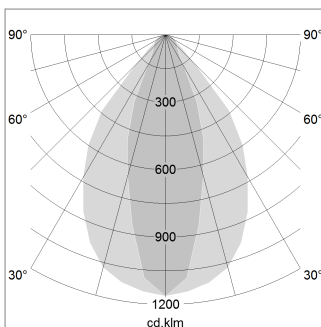

beledi XS

Article number: 70620721

LIGHT TECHNOLOGY

LED	SMD linear
Light colour	830
Luminous flux	6000 lm
System power	40.5 W
Luminaire Efficiency	148 lm/W
Reflector	NarrowBeam

LUMINAIRE

Weight	3.2 kg
Protection rating . class	IP 40 . I
Luminaire colour	black

OPTIONEEL

Mounting Accessories

Light band with LED, rated life of the LED L80/B50 > 50000 h, colour rendering index CRI > 80, reflector with homogeneous light distribution pattern, lens optics made of PMMA, luminaire insert sheet steel, powder-coated, black

1.0 m	1.43 0.62	6980.0
2.0 m	2.86 1.24	1745.0
3.0 m	4.29 1.86	776.0
4.0 m	5.72 2.48	436.0
5.0 m	7.15 3.10	279.0
Ø (m)		E0(0°)(lx)