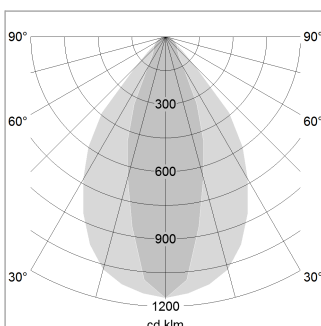

beledi XS

Article number: 70620805

LIGHT TECHNOLOGY

LED	SMD linear
Light colour	840
Luminous flux	6000 lm
System power	42 W
Luminaire Efficiency	143 lm/W
Reflector	NarrowBeam

LUMINAIRE

Weight	3.2 kg
Protection rating . class	IP 40 . I
Luminaire colour	black

OPTIONEEL

Mounting Accessories

Light band with LED, rated life of the LED L80/B50 > 50000 h, colour rendering index CRI > 80, reflector with homogeneous light distribution pattern, lens optics made of PMMA, luminaire insert sheet steel, powder-coated, black

1.0 m	1.43 0.62	6980.0
2.0 m	2.86 1.24	1745.0
3.0 m	4.29 1.86	776.0
4.0 m	5.72 2.48	436.0
5.0 m	7.15 3.10	279.0
	Ø (m)	E0(0°)(lx)