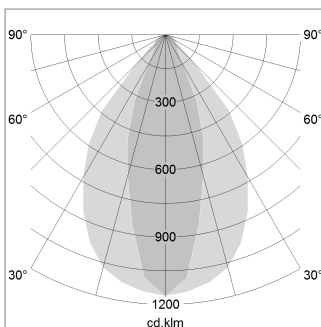

beledi XS

Article number: 70620811

LIGHT TECHNOLOGY

LED	SMD linear
Light colour	840
Luminous flux	9000 lm
System power	63 W
Luminaire Efficiency	143 lm/W
Reflector	NarrowBeam

LUMINAIRE

Weight	3.2 kg
Protection rating . class	IP 40 . I
Luminaire colour	black

OPTIONEEL

Mounting Accessories

Light band with LED, rated life of the LED L80/B50 > 50000 h, colour rendering index CRI > 80, reflector with homogeneous light distribution pattern, lens optics made of PMMA, luminaire insert sheet steel, powder-coated, black

1.0 m	1.43 0.62	10470.0
2.0 m	2.86 1.24	2618.0
3.0 m	4.29 1.86	1163.0
4.0 m	5.72 2.48	654.0
5.0 m	7.15 3.10	419.0
Ø (m)		E0(0°)(lx)