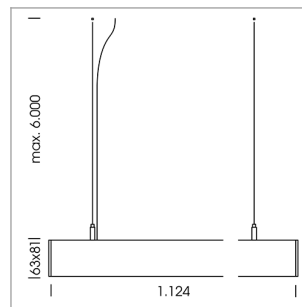

beledi XS

Article number: 70630217

LIGHT TECHNOLOGY

LED	SMD linear
Light colour	840
Luminous flux	6000 lm
System power	42 W
Luminaire Efficiency	143 lm/W
Reflector	BatWing
Beam angle	2 x 20°

LUMINAIRE

Weight	3.2 kg
Protection rating . class	IP 40 . I
Luminaire colour	white

OPTIONEEL

Mounting Accessories

Light band with LED, rated life of the LED L80/B50 > 50000 h, colour rendering index CRI > 80, reflector with double asymmetrical light distribution pattern, lens optics made of PMMA, luminaire insert sheet steel, powder-coated, white