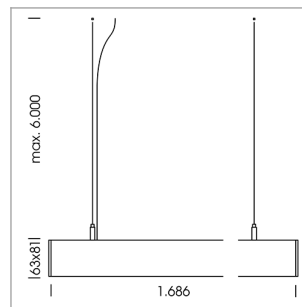

## beledi XS

Article number: 70630421

### LIGHT TECHNOLOGY

LED	SMD linear
Light colour	830
Luminous flux	6000 lm
System power	40.5 W
Luminaire Efficiency	148 lm/W
Reflector	BatWing
Beam angle	2 x 20°

### LUMINAIRE

Weight	3.2 kg
Protection rating . class	IP 40 . I
Luminaire colour	silver

### OPTIONEEL

Mounting Accessories

Light band with LED, rated life of the LED L80/B50 > 50000 h, colour rendering index CRI > 80, reflector with double asymmetrical light distribution pattern, lens optics made of PMMA, luminaire insert sheet steel, powder-coated, silver