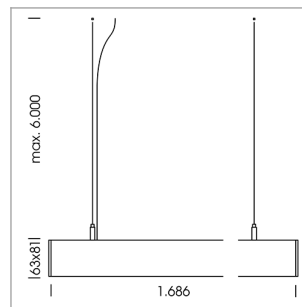

beledi XS

Article number: 70630709

LIGHT TECHNOLOGY

| | |
|----------------------|------------|
| LED | SMD linear |
| Light colour | 830 |
| Luminous flux | 6000 lm |
| System power | 40.5 W |
| Luminaire Efficiency | 148 lm/W |
| Reflector | BatWing |
| Beam angle | 2 x 20° |

LUMINAIRE

| | |
|---------------------------|-----------|
| Weight | 3.2 kg |
| Protection rating . class | IP 40 . I |
| Luminaire colour | black |

OPTIONEEL

Mounting Accessories

Light band with LED, rated life of the LED L80/B50 > 50000 h, colour rendering index CRI > 80, reflector with double asymmetrical light distribution pattern, lens optics made of PMMA, luminaire insert sheet steel, powder-coated, black