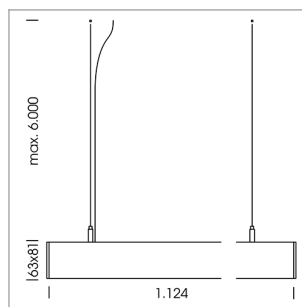

beledi XS

Article number: 70630715

LIGHT TECHNOLOGY

LED	SMD linear
Light colour	830
Luminous flux	4000 lm
System power	27 W
Luminaire Efficiency	148 lm/W
Reflector	BatWing
Beam angle	2 x 20°

LUMINAIRE

Weight	3.2 kg
Protection rating . class	IP 40 . I
Luminaire colour	black

OPTIONEEL

Mounting Accessories

Light band with LED, rated life of the LED L80/B50 > 50000 h, colour rendering index CRI > 80, reflector with double asymmetrical light distribution pattern, lens optics made of PMMA, luminaire insert sheet steel, powder-coated, black