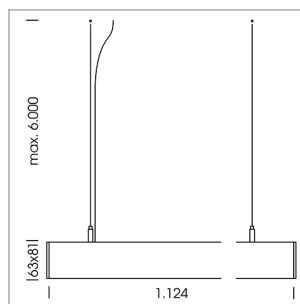

beledi XS

Article number: 70630715

LIGHT TECHNOLOGY

LED	SMD linear
Light colour	830
Luminous flux	4000 lm
System power	27 W
Luminaire Efficiency	148 lm/W
Reflector	BatWing
Beam angle	2 x 20°

LUMINAIRE

Weight	3.2 kg
Protection rating . class	IP 40 . I
Luminaire colour	black

OPTIONEEL

Mounting Accessories

Light band with LED, rated life of the LED L80/B50 > 50000 h, colour rendering index CRI > 80, reflector with double asymmetrical light distribution pattern, lens optics made of PMMA, luminaire insert sheet steel, powder-coated, black