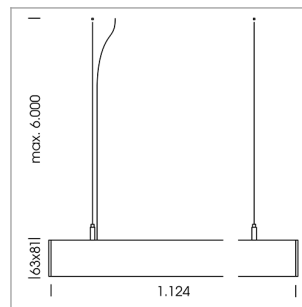

beledi XS

Article number: 70630801

LIGHT TECHNOLOGY

LED	SMD linear
Light colour	840
Luminous flux	3200 lm
System power	20 W
Luminaire Efficiency	160 lm/W
Reflector	BatWing
Beam angle	2 x 20°

LUMINAIRE

Weight	3.2 kg
Protection rating . class	IP 40 . I
Luminaire colour	black

OPTIONEEL

Mounting Accessories

Light band with LED, rated life of the LED L80/B50 > 50000 h, colour rendering index CRI > 80, reflector with double asymmetrical light distribution pattern, lens optics made of PMMA, luminaire insert sheet steel, powder-coated, black