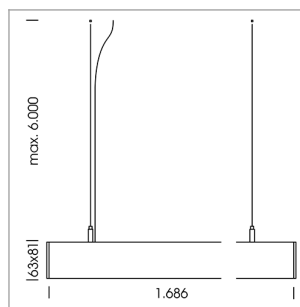

beledi XS

Article number: 70650207

LIGHT TECHNOLOGY

LED	SMD linear
Light colour	840
Luminous flux	4800 lm
System power	33.5 W
Luminaire Efficiency	143 lm/W
Reflector	Half BatWing
Beam angle	30°

LUMINAIRE

Weight	3.2 kg
Protection rating . class	IP 40 . I
Luminaire colour	white

OPTIONEEL

Mounting Accessories

Light band with LED, rated life of the LED L80/B50 > 50000 h, colour rendering index CRI > 80, reflector with homogeneous light distribution pattern, lens optics made of PMMA, luminaire insert sheet steel, powder-coated, white

driver unit: 220-240 V~ / 50-60 Hz, max. 24 luminaires per circuit (B16A fuse)

Note: All data are typical values. System features may change with product improvements due to technical advances. Errors excepted.