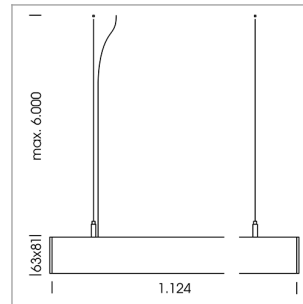

beledi XS

Article number: 70650403

LIGHT TECHNOLOGY

LED	SMD linear
Light colour	830
Luminous flux	4000 lm
System power	30 W
Luminaire Efficiency	133 lm/W
Reflector	Half BatWing
Beam angle	30°

LUMINAIRE

Weight	3.2 kg
Protection rating . class	IP 40 . I
Luminaire colour	silver

OPTIONEEL

Mounting Accessories

Light band with LED, rated life of the LED L80/B50 > 50000 h, colour rendering index CRI > 80, reflector with homogeneous light distribution pattern, lens optics made of PMMA, luminaire insert sheet steel, powder-coated, silver

driver unit: 220-240 V~ / 50-60 Hz, max. 24 luminaires per circuit (B16A fuse)

Note: All data are typical values. System features may change with product improvements due to technical advances. Errors excepted.