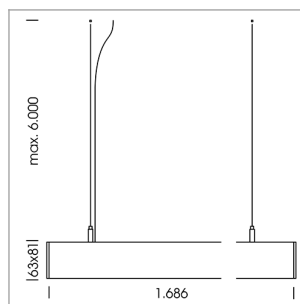

beledi XS

Article number: 70650711

LIGHT TECHNOLOGY

LED	SMD linear
Light colour	830
Luminous flux	9000 lm
System power	73.5 W
Luminaire Efficiency	122 lm/W
Reflector	Half BatWing
Beam angle	30°

LUMINAIRE

Weight	3.2 kg
Protection rating . class	IP 40 . I
Luminaire colour	black

OPTIONEEL

Mounting Accessories

Light band with LED, rated life of the LED L80/B50 > 50000 h, colour rendering index CRI > 80, reflector with homogeneous light distribution pattern, lens optics made of PMMA, luminaire insert sheet steel, powder-coated, black