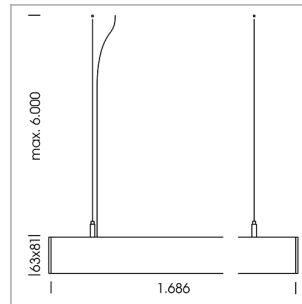

beledi XS

Article number: 70650809

LIGHT TECHNOLOGY

LED	SMD linear
Light colour	840
Luminous flux	6000 lm
System power	43 W
Luminaire Efficiency	140 lm/W
Reflector	Half BatWing
Beam angle	30°

LUMINAIRE

Weight	3.2 kg
Protection rating . class	IP 40 . I
Luminaire colour	black

OPTIONEEL

Mounting Accessories

Light band with LED, rated life of the LED L80/B50 > 50000 h, colour rendering index CRI > 80, reflector with homogeneous light distribution pattern, lens optics made of PMMA, luminaire insert sheet steel, powder-coated, black