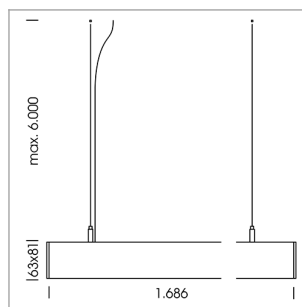

beledi XS

Article number: 70650811

LIGHT TECHNOLOGY

LED	SMD linear
Light colour	840
Luminous flux	9000 lm
System power	69.5 W
Luminaire Efficiency	129 lm/W
Reflector	Half BatWing
Beam angle	30°

LUMINAIRE

Weight	3.2 kg
Protection rating . class	IP 40 . I
Luminaire colour	black

OPTIONEEL

Mounting Accessories

Light band with LED, rated life of the LED L80/B50 > 50000 h, colour rendering index CRI > 80, reflector with homogeneous light distribution pattern, lens optics made of PMMA, luminaire insert sheet steel, powder-coated, black