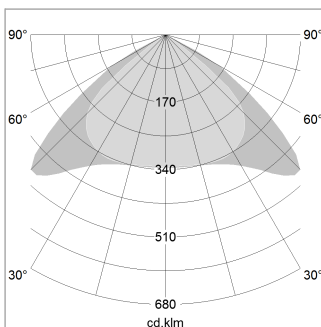

beledi XS

Article number: 70660105

LIGHT TECHNOLOGY

LED	SMD linear
Light colour	830
Luminous flux	6000 lm
System power	44.5 W
Luminaire Efficiency	135 lm/W
Reflector	Xtra WideBeam

LUMINAIRE

Weight	3.2 kg
Protection rating . class	IP 40 . I
Luminaire colour	white

OPTIONEEL

Mounting Accessories

Light band with LED, rated life of the LED L80/B50 > 50000 h, colour rendering index CRI > 80, reflector with homogeneous light distribution pattern, lens optics made of PMMA, luminaire insert sheet steel, powder-coated, white

1.0 m	2.94 2.48	1942.0
2.0 m	5.88 4.96	485.0
3.0 m	8.82 7.44	216.0
4.0 m	11.76 9.92	121.0
5.0 m	14.70 12.40	78.0
	Ø (m)	E0(0°)(lx)