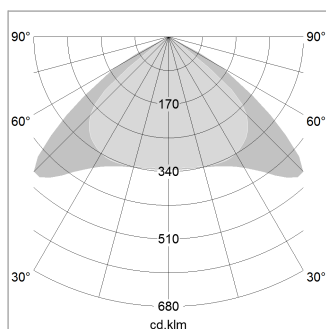

beledi XS

Article number: 70660117

LIGHT TECHNOLOGY

LED	SMD linear
Light colour	830
Luminous flux	6000 lm
System power	44.5 W
Luminaire Efficiency	135 lm/W
Reflector	Xtra WideBeam

LUMINAIRE

Weight	3.2 kg
Protection rating . class	IP 40 . I
Luminaire colour	white

OPTIONEEL

Mounting Accessories

Light band with LED, rated life of the LED L80/B50 > 50000 h, colour rendering index CRI > 80, reflector with homogeneous light distribution pattern, lens optics made of PMMA, luminaire insert sheet steel, powder-coated, white

1.0 m	2.94 2.48	1942.0
2.0 m	5.88 4.96	485.0
3.0 m	8.82 7.44	216.0
4.0 m	11.76 9.92	121.0
5.0 m	14.70 12.40	78.0
	Ø (m)	E0(0°)(lx)