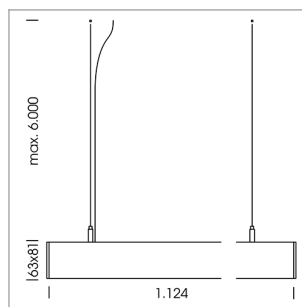

beledi XS

Article number: 70660117

LIGHT TECHNOLOGY

LED	SMD linear
Light colour	830
Luminous flux	6000 lm
System power	44.5 W
Luminaire Efficiency	135 lm/W
Reflector	Xtra WideBeam

LUMINAIRE

Weight	3.2 kg
Protection rating . class	IP 40 . I
Luminaire colour	white

OPTIONEEL

Mounting Accessories

Light band with LED, rated life of the LED L80/B50 > 50000 h, colour rendering index CRI > 80, reflector with homogeneous light distribution pattern, lens optics made of PMMA, luminaire insert sheet steel, powder-coated, white

1.0 m	2.94 2.48	1942.0
2.0 m	5.88 4.96	485.0
3.0 m	8.82 7.44	216.0
4.0 m	11.76 9.92	121.0
5.0 m	14.70 12.40	78.0
	Ø (m)	E0(0°)(lx)