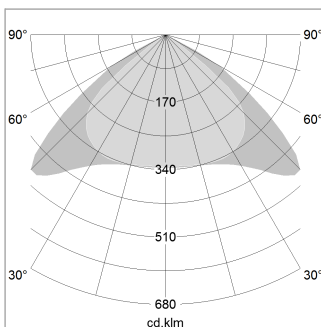

beledi XS

Article number: 70660405

LIGHT TECHNOLOGY

LED	SMD linear
Light colour	830
Luminous flux	6000 lm
System power	44.5 W
Luminaire Efficiency	135 lm/W
Reflector	Xtra WideBeam

LUMINAIRE

Weight	3.2 kg
Protection rating . class	IP 40 . I
Luminaire colour	silver

OPTIONEEL

Mounting Accessories

Light band with LED, rated life of the LED L80/B50 > 50000 h, colour rendering index CRI > 80, reflector with homogeneous light distribution pattern, lens optics made of PMMA, luminaire insert sheet steel, powder-coated, silver

1.0 m	2.94 2.48	1942.0
2.0 m	5.88 4.96	485.0
3.0 m	8.82 7.44	216.0
4.0 m	11.76 9.92	121.0
5.0 m	14.70 12.40	78.0
Ø (m)		E0(0°)(lx)