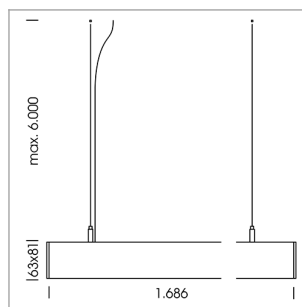

beledi XS

Article number: 70660423

LIGHT TECHNOLOGY

LED	SMD linear
Light colour	830
Luminous flux	9000 lm
System power	66.5 W
Luminaire Efficiency	135 lm/W
Reflector	Xtra WideBeam

LUMINAIRE

Weight	3.2 kg
Protection rating . class	IP 40 . I
Luminaire colour	silver

OPTIONEEL

Mounting Accessories

Light band with LED, rated life of the LED L80/B50 > 50000 h, colour rendering index CRI > 80, reflector with homogeneous light distribution pattern, lens optics made of PMMA, luminaire insert sheet steel, powder-coated, silver

1.0 m	2.94 2.48	2913.0
2.0 m	5.88 4.96	728.0
3.0 m	8.82 7.44	324.0
4.0 m	11.76 9.92	182.0
5.0 m	14.70 12.40	117.0
	Ø (m)	E0(0°)(lx)