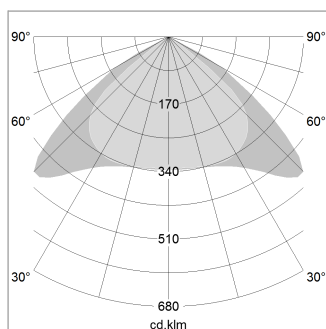

beledi XS

Article number: 70660423

LIGHT TECHNOLOGY

LED	SMD linear
Light colour	830
Luminous flux	9000 lm
System power	66.5 W
Luminaire Efficiency	135 lm/W
Reflector	Xtra WideBeam

LUMINAIRE

Weight	3.2 kg
Protection rating . class	IP 40 . I
Luminaire colour	silver

OPTIONEEL

Mounting Accessories

Light band with LED, rated life of the LED L80/B50 > 50000 h, colour rendering index CRI > 80, reflector with homogeneous light distribution pattern, lens optics made of PMMA, luminaire insert sheet steel, powder-coated, silver

1.0 m	2.94 2.48	2913.0
2.0 m	5.88 4.96	728.0
3.0 m	8.82 7.44	324.0
4.0 m	11.76 9.92	182.0
5.0 m	14.70 12.40	117.0
	Ø (m)	E0(0°)(lx)