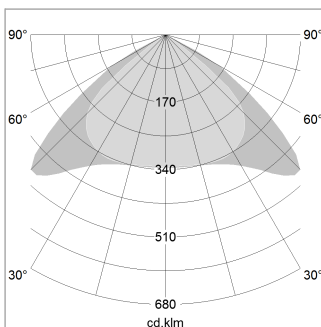

beledi XS

Article number: 70660507

LIGHT TECHNOLOGY

LED	SMD linear
Light colour	840
Luminous flux	4800 lm
System power	30 W
Luminaire Efficiency	160 lm/W
Reflector	Xtra WideBeam

LUMINAIRE

Weight	3.2 kg
Protection rating . class	IP 40 . I
Luminaire colour	silver

OPTIONEEL

Mounting Accessories

Light band with LED, rated life of the LED L80/B50 > 50000 h, colour rendering index CRI > 80, reflector with homogeneous light distribution pattern, lens optics made of PMMA, luminaire insert sheet steel, powder-coated, silver

1.0 m	2.94 2.48	1554.0
2.0 m	5.88 4.96	388.0
3.0 m	8.82 7.44	173.0
4.0 m	11.76 9.92	97.0
5.0 m	14.70 12.40	62.0
	Ø (m)	E0(0°)(lx)