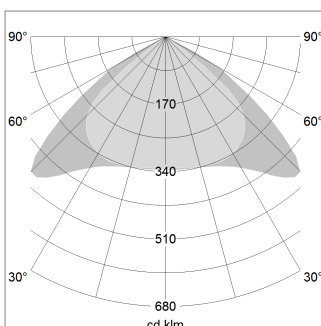

beledi XS

Article number: 70660517

LIGHT TECHNOLOGY

LED	SMD linear
Light colour	840
Luminous flux	6000 lm
System power	42 W
Luminaire Efficiency	143 lm/W
Reflector	Xtra WideBeam

LUMINAIRE

Weight	3.2 kg
Protection rating . class	IP 40 . I
Luminaire colour	silver

Height (m)	Beam Diameter (m)	Illuminance (lx)
1.0	2.94	1942.0
2.0	5.88	485.0
3.0	8.82	216.0
4.0	11.76	121.0
5.0	14.70	78.0

Ø (m) E0(0°)(lx)