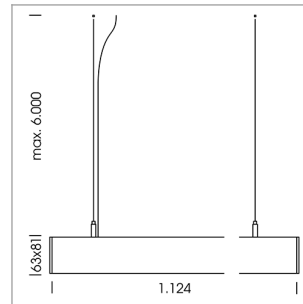

beledi XS

Article number: 70660805

LIGHT TECHNOLOGY

LED	SMD linear
Light colour	840
Luminous flux	6000 lm
System power	42 W
Luminaire Efficiency	143 lm/W
Reflector	Xtra WideBeam

LUMINAIRE

Weight	3.2 kg
Protection rating . class	IP 40 . I
Luminaire colour	black

OPTIONEEL

Mounting Accessories

Light band with LED, rated life of the LED L80/B50 > 50000 h, colour rendering index CRI > 80, reflector with homogeneous light distribution pattern, lens optics made of PMMA, luminaire insert sheet steel, powder-coated, black

1.0 m	2.94 2.48	1942.0
2.0 m	5.88 4.96	485.0
3.0 m	8.82 7.44	216.0
4.0 m	11.76 9.92	121.0
5.0 m	14.70 12.40	78.0
	Ø (m)	E0(0°)(lx)