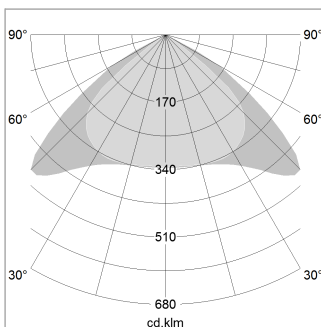

beledi XS

Article number: 70660805

LIGHT TECHNOLOGY

LED	SMD linear
Light colour	840
Luminous flux	6000 lm
System power	42 W
Luminaire Efficiency	143 lm/W
Reflector	Xtra WideBeam

LUMINAIRE

Weight	3.2 kg
Protection rating . class	IP 40 . I
Luminaire colour	black

OPTIONEEL

Mounting Accessories

Light band with LED, rated life of the LED L80/B50 > 50000 h, colour rendering index CRI > 80, reflector with homogeneous light distribution pattern, lens optics made of PMMA, luminaire insert sheet steel, powder-coated, black

1.0 m	2.94 2.48	1942.0
2.0 m	5.88 4.96	485.0
3.0 m	8.82 7.44	216.0
4.0 m	11.76 9.92	121.0
5.0 m	14.70 12.40	78.0
	Ø (m)	E0(0°)(lx)