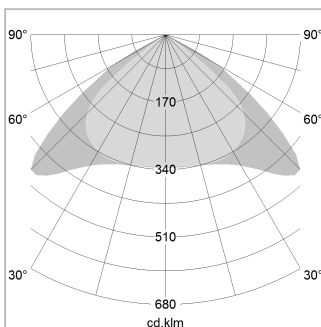

beledi XS

Article number: 70660815

LIGHT TECHNOLOGY

LED	SMD linear
Light colour	840
Luminous flux	4000 lm
System power	25.5 W
Luminaire Efficiency	157 lm/W
Reflector	Xtra WideBeam

LUMINAIRE

Weight	3.2 kg
Protection rating . class	IP 40 . I
Luminaire colour	black

OPTIONEEL

Mounting Accessories

Light band with LED, rated life of the LED L80/B50 > 50000 h, colour rendering index CRI > 80, reflector with homogeneous light distribution pattern, lens optics made of PMMA, luminaire insert sheet steel, powder-coated, black

1.0 m	2.94 2.48	1295.0
2.0 m	5.88 4.96	324.0
3.0 m	8.82 7.44	144.0
4.0 m	11.76 9.92	81.0
5.0 m	14.70 12.40	52.0
	Ø (m)	E0(0°)(lx)