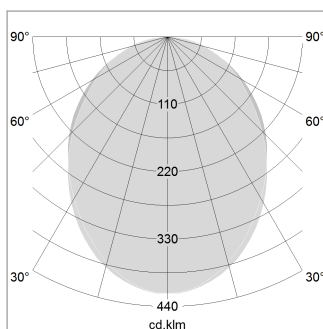

beledi XS

Article number: 70670107

LIGHT TECHNOLOGY

LED	SMD linear
Light colour	830
Luminous flux	4800 lm
System power	35 W
Luminaire Efficiency	137 lm/W
Reflector	SoftBeam

LUMINAIRE

Weight	3.2 kg
Protection rating . class	IP 40 . I
Luminaire colour	white

OPTIONEEL

Mounting Accessories

Light band with LED, rated life of the LED L80/B50 > 50000 h, colour rendering index CRI > 80, reflector with homogeneous light distribution pattern, lens optics made of PMMA, luminaire insert sheet steel, powder-coated, white

1.0 m	2.24 2.10	2012.0
2.0 m	4.48 4.20	503.0
3.0 m	6.72 6.30	224.0
4.0 m	8.96 8.40	126.0
5.0 m	11.20 10.50	80.0
	Ø (m)	E0(0°)(lx)