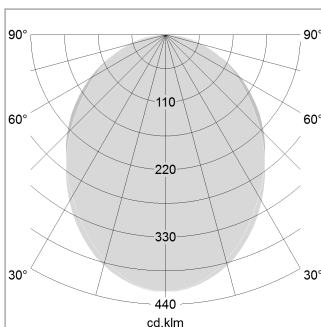

beledi XS

Article number: 70670201

LIGHT TECHNOLOGY

LED	SMD linear
Light colour	840
Luminous flux	3200 lm
System power	22.5 W
Luminaire Efficiency	142 lm/W
Reflector	SoftBeam

LUMINAIRE

Weight	3.2 kg
Protection rating . class	IP 40 . I
Luminaire colour	white

OPTIONEEL

Mounting Accessories

Light band with LED, rated life of the LED L80/B50 > 50000 h, colour rendering index CRI > 80, reflector with homogeneous light distribution pattern, lens optics made of PMMA, luminaire insert sheet steel, powder-coated, white

1.0 m	2.24 2.10	1328.0
2.0 m	4.48 4.20	332.0
3.0 m	6.72 6.30	148.0
4.0 m	8.96 8.40	83.0
5.0 m	11.20 10.50	53.0
	Ø (m)	E0(0°)(lx)