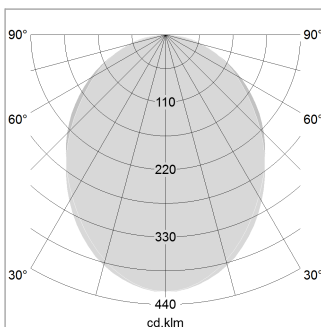

beledi XS

Article number: 70670203

LIGHT TECHNOLOGY

LED	SMD linear
Light colour	840
Luminous flux	4000 lm
System power	28.5 W
Luminaire Efficiency	140 lm/W
Reflector	SoftBeam

LUMINAIRE

Weight	3.2 kg
Protection rating . class	IP 40 . I
Luminaire colour	white

OPTIONEEL

Mounting Accessories

Light band with LED, rated life of the LED L80/B50 > 50000 h, colour rendering index CRI > 80, reflector with homogeneous light distribution pattern, lens optics made of PMMA, luminaire insert sheet steel, powder-coated, white

1.0 m	2.24 2.10	1660.0
2.0 m	4.48 4.20	415.0
3.0 m	6.72 6.30	184.0
4.0 m	8.96 8.40	104.0
5.0 m	11.20 10.50	66.0
	Ø (m)	E0(0°)(lx)