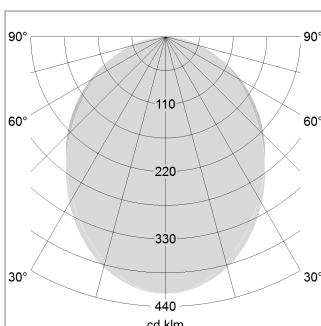

beledi XS

Article number: 70670411

LIGHT TECHNOLOGY

| | |
|----------------------|------------|
| LED | SMD linear |
| Light colour | 830 |
| Luminous flux | 9000 lm |
| System power | 73.5 W |
| Luminaire Efficiency | 122 lm/W |
| Reflector | SoftBeam |

LUMINAIRE

| | |
|---------------------------|-----------|
| Weight | 3.2 kg |
| Protection rating . class | IP 40 . I |
| Luminaire colour | silver |

OPTIONEEL

Mounting Accessories

Light band with LED, rated life of the LED L80/B50 > 50000 h, colour rendering index CRI > 80, reflector with homogeneous light distribution pattern, lens optics made of PMMA, luminaire insert sheet steel, powder-coated, silver

| | | |
|-------|-------------|------------|
| 1.0 m | 2.24 2.10 | 3354.0 |
| 2.0 m | 4.48 4.20 | 838.0 |
| 3.0 m | 6.72 6.30 | 373.0 |
| 4.0 m | 8.96 8.40 | 210.0 |
| 5.0 m | 11.20 10.50 | 134.0 |
| | Ø (m) | E0(0°)(lx) |