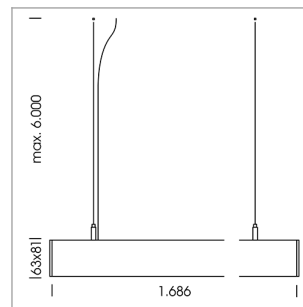

beledi XS

Article number: 70670411

LIGHT TECHNOLOGY

| | |
|----------------------|------------|
| LED | SMD linear |
| Light colour | 830 |
| Luminous flux | 9000 lm |
| System power | 73.5 W |
| Luminaire Efficiency | 122 lm/W |
| Reflector | SoftBeam |

LUMINAIRE

| | |
|---------------------------|-----------|
| Weight | 3.2 kg |
| Protection rating . class | IP 40 . I |
| Luminaire colour | silver |

OPTIONEEL

Mounting Accessories

Light band with LED, rated life of the LED L80/B50 > 50000 h, colour rendering index CRI > 80, reflector with homogeneous light distribution pattern, lens optics made of PMMA, luminaire insert sheet steel, powder-coated, silver

| | | |
|-------|-------------|------------|
| 1.0 m | 2.24 2.10 | 3354.0 |
| 2.0 m | 4.48 4.20 | 838.0 |
| 3.0 m | 6.72 6.30 | 373.0 |
| 4.0 m | 8.96 8.40 | 210.0 |
| 5.0 m | 11.20 10.50 | 134.0 |
| | Ø (m) | E0(0°)(lx) |