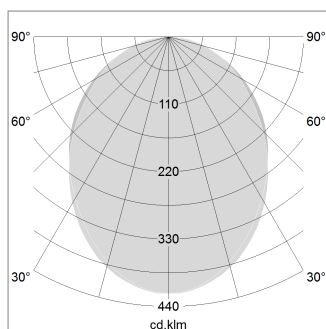

### LIGHT TECHNOLOGY

LED	SMD linear
Light colour	830
Luminous flux	4800 lm
System power	35 W
Luminaire Efficiency	113 lm/W
Reflector	SoftBeam

### LUMINAIRE

Weight	3.2 kg
Protection rating . class	IP 40 . I
Luminaire colour	silver

1.0 m	2.24 2.10	2012.0
2.0 m	4.48 4.20	503.0
3.0 m	6.72 6.30	224.0
4.0 m	8.96 8.40	126.0
5.0 m	11.20 10.50	80.0
	Ø (m)	E0(0°)(lx)