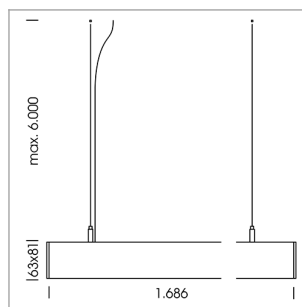

beledi XS

Article number: 70670419

LIGHT TECHNOLOGY

LED	SMD linear
Light colour	830
Luminous flux	4800 lm
System power	35 W
Luminaire Efficiency	113 lm/W
Reflector	SoftBeam

LUMINAIRE

Weight	3.2 kg
Protection rating . class	IP 40 . I
Luminaire colour	silver

OPTIONEEL

Mounting Accessories

Light band with LED, rated life of the LED L80/B50 > 50000 h, colour rendering index CRI > 80, reflector with homogeneous light distribution pattern, lens optics made of PMMA, luminaire insert sheet steel, powder-coated, silver

driver unit: 220-240 V~ / 50-60 Hz, max. 24 luminaires per circuit (B16A fuse)

Note: All data are typical values. System features may change with product improvements due to technical advances. Errors excepted.