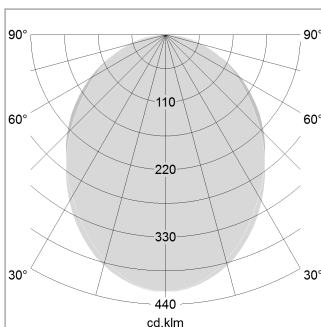

beledi XS

Article number: 70670421

LIGHT TECHNOLOGY

| | |
|----------------------|------------|
| LED | SMD linear |
| Light colour | 830 |
| Luminous flux | 6000 lm |
| System power | 44.5 W |
| Luminaire Efficiency | 135 lm/W |
| Reflector | SoftBeam |

LUMINAIRE

| | |
|---------------------------|-----------|
| Weight | 3.2 kg |
| Protection rating . class | IP 40 . I |
| Luminaire colour | silver |

OPTIONEEL

Mounting Accessories

Light band with LED, rated life of the LED L80/B50 > 50000 h, colour rendering index CRI > 80, reflector with homogeneous light distribution pattern, lens optics made of PMMA, luminaire insert sheet steel, powder-coated, silver

| | | |
|-------|-------------|------------|
| 1.0 m | 2.24 2.10 | 2515.0 |
| 2.0 m | 4.48 4.20 | 629.0 |
| 3.0 m | 6.72 6.30 | 279.0 |
| 4.0 m | 8.96 8.40 | 157.0 |
| 5.0 m | 11.20 10.50 | 101.0 |
| | Ø (m) | E0(0°)(lx) |