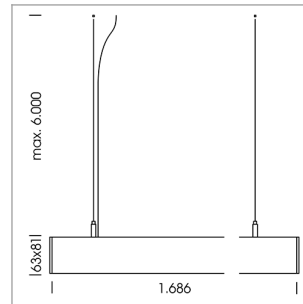

beledi XS

Article number: 70670421

LIGHT TECHNOLOGY

| | |
|----------------------|------------|
| LED | SMD linear |
| Light colour | 830 |
| Luminous flux | 6000 lm |
| System power | 44.5 W |
| Luminaire Efficiency | 135 lm/W |
| Reflector | SoftBeam |

LUMINAIRE

| | |
|---------------------------|-----------|
| Weight | 3.2 kg |
| Protection rating . class | IP 40 . I |
| Luminaire colour | silver |

OPTIONEEL

Mounting Accessories

Light band with LED, rated life of the LED L80/B50 > 50000 h, colour rendering index CRI > 80, reflector with homogeneous light distribution pattern, lens optics made of PMMA, luminaire insert sheet steel, powder-coated, silver

| | | |
|-------|-------------|------------|
| 1.0 m | 2.24 2.10 | 2515.0 |
| 2.0 m | 4.48 4.20 | 629.0 |
| 3.0 m | 6.72 6.30 | 279.0 |
| 4.0 m | 8.96 8.40 | 157.0 |
| 5.0 m | 11.20 10.50 | 101.0 |
| | Ø (m) | E0(0°)(lx) |